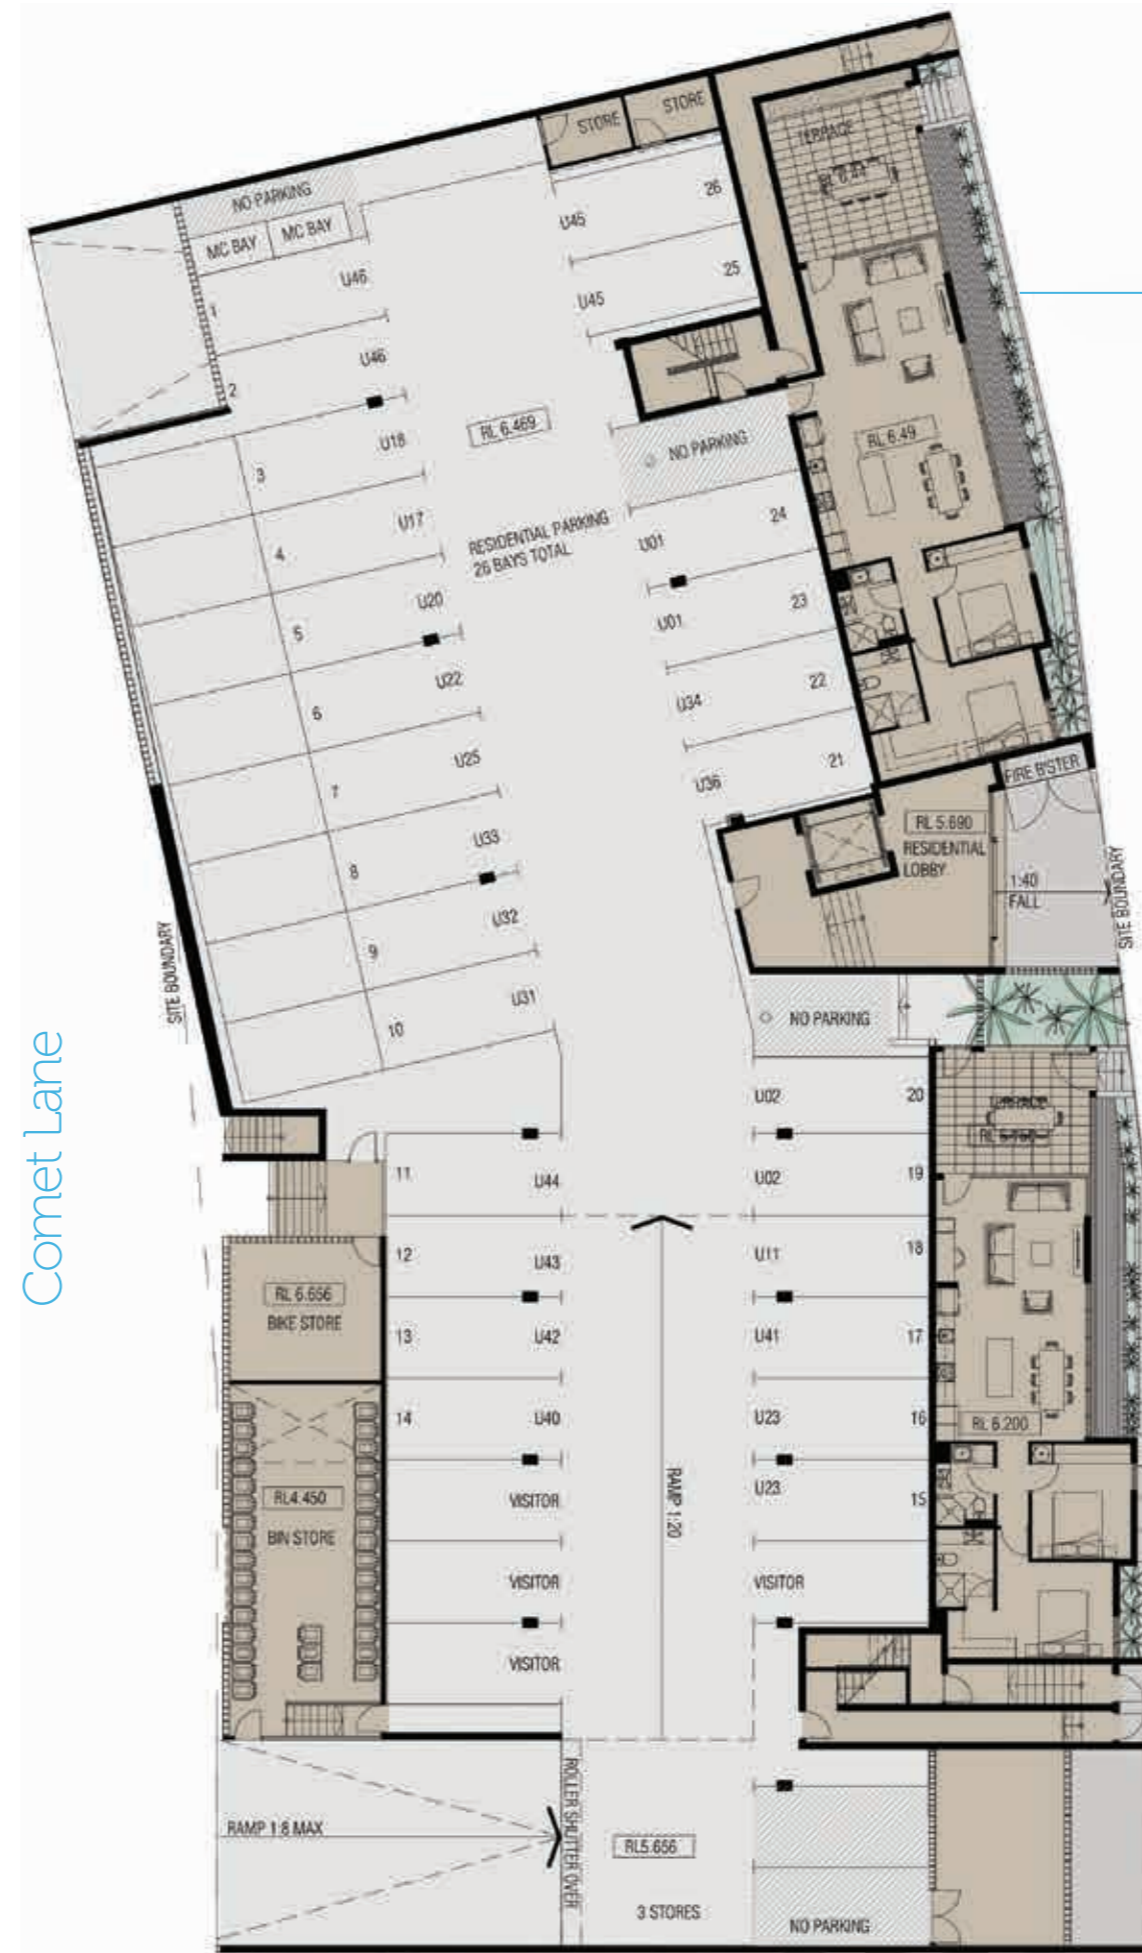

Barque

Marina Village Apartments Port Coogee

Ground

General Notes:

- Variations from strata plan may apply
- Furniture is indicative only
- Shape and configuration of balconies, doors, windows, condensers and ducts may differ from those illustrated
- Areas of apartment given are based on architectural measurements. This varies from Strata areas as it is a different method of measuring the apartment.

Comet Lane

A1
Apt 1

Orsino Boulevard

A2
Apt 2

Please Note: Plans are not to scale